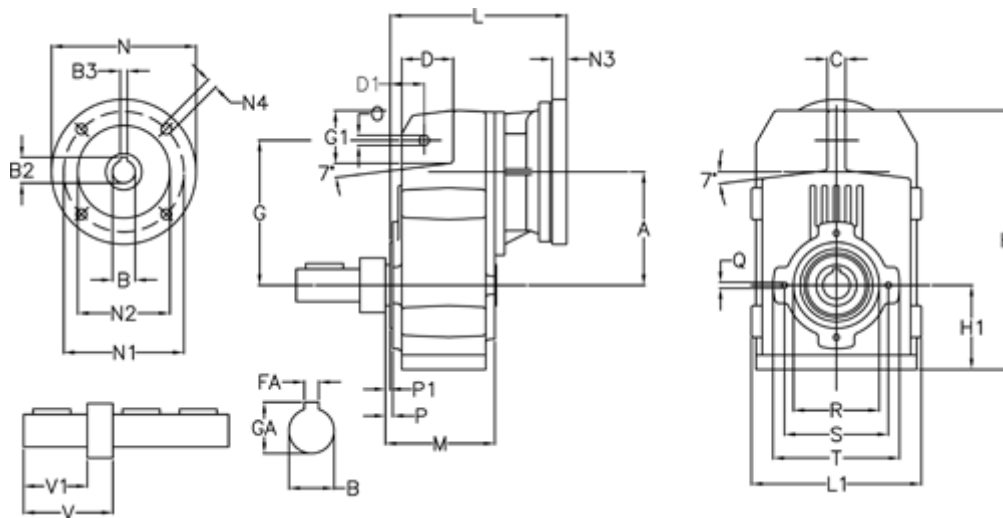

Article number: 29560103531225
 Description: Shaft mounted gear
 A102R-35,3-P71B5

Measures

A = 112.50	FA = 8	M = 100.5	Q = M8x12
B = 25	G = 140	N = 160	R = 80
B1 = 14	G1 = 51.0	N1 = 130	S = 100
B2 = 16.3	GA = 28.0	N2 = 110	T = 120
B3 = 5	H = 251.0	N4 = M8x16	V = 76.5
C = 20	H1 = 84.0	O = 11	V1 = 45
D = 47.5	L = 185.5	P = 4.5	
D1 = 35.0	L1 = 170	P1 = 3.0	